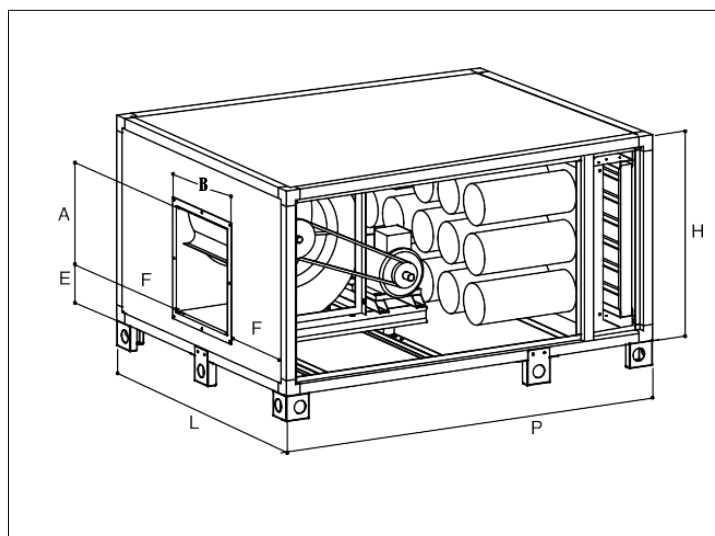

Three phase activated carbon filtration units

Air deodorisation and filtration unit complete with double- suction centrifugal fan.

EU3 type 85% gravimetric air pre-filter, cylinders with vegetable activated carbon in 207/C type granules. Frame in aluminium profiles, sandwich panels in galvanised steel plate inside and **stainless steel** outside. **Double panel.**

Dreiphasige Aktivkohlezentrale

Gruppe Filtration und Desodorierung der Luft bestehend aus einem Radialventilator mit doppeltem Absaugen. Luft-Vorfilter Typ EU3, 85% Gewichtsanalyse, Zylinder mit Aktivkohle in Zylindern Typ 207/C. Rahmen aus Aluminiumprofil, doppelte Verschalung, innen aus feuerverzinktem Blech und außen aus **Edelstahl**. **Doppelverkleidung.**

Centrales filtrantes triphasées au charbon actif

Groupe de filtration et de désodorisation de l'air constitué d'un ventilateur centrifuge à double aspiration. Préfiltre air de type EU3, 85% gravimétrique, cartouches avec charbon actif végétal en granulés de type 207/C. Châssis aluminium en profilés, coffrage en tôle galvanisée à l'intérieur et en **acier inoxydable** à l'extérieur. **Double panneau.**

Modello / Model	N° Cil. / N. Cyl.	m³/h	HST H₂O	dB (A)	kW	rpm	L mm	P mm	H mm	A mm	B mm	E mm	F mm	Kg	Prezzo € / Price €
MECLT130B	9	3000	30	68	1,5	1488	670	1460	750	300	275	270	200	135	
MECLT145B	14	4500	30	68	2,2	1272	980	1510	750	350	320	300	330	180	
MECLT160B	18	6000	30	68	2,2	1018	1280	1690	800	415	380	130	450	270	
MECLT175B	23	7500	30	68	3	1072	1590	1690	800	415	380	130	550	310	
MECLT190B	28	9000	30	68	3	884	1280	1800	1100	490	435	135	420	340	
MECLT1120B	36	12000	30	68	4	897	1280	1800	1350	490	570	135	355	380